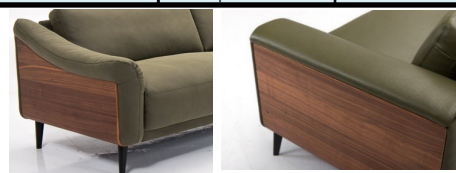

WI|HI|D 23|63|87	WI|HI|D 10|65|85	WI|HI|D 25|63|88	WI|HI|D 27|56|90	WI|HI|D 19|61|92	WI|HI|D 29|62|90
opis		ARV-Left područč. or ARH-Right područč.	ARV-Left područč. or ARH-Right područč.	ARV-Left područč. or ARH-Right područč.	ARV-Left područč. or ARH-Right područč.	ARV-Left područč. or ARH-Right područč.	ARV-Left područč. or ARH-Right područč.
typ		AR7V | AR7H	AR8V | AR8H	AR9V | AR9H	AR10V | AR10H	AR11V | AR11H	AR12V | AR12H
koža skup.							
Anilux	all over	563 €	445 €	557 €	499 €	592 €	480 €
Concrete	all over	493 €	400 €	522 €	435 €	554 €	419 €
Nubuck (Semi)	all over	458 €	378 €	506 €	406 €	538 €	390 €
Semi	all over	422 €	358 €	490 €	378 €	518 €	362 €
Semi	split	378 €	326 €	483 €	326 €	518 €	317 €
Soleda		358 €	317 €	461 €	320 €	486 €	307 €
Madras	skai	285 €	269 €	442 €	243 €	477 €	237 €
látka skup.							
Group	0	214 €	227 €	397 €	198 €	410 €	186 €
Group	1	224 €	237 €	400 €	208 €	413 €	195 €
Group	2	234 €	240 €	406 €	218 €	419 €	205 €
Group	3	250 €	253 €	413 €	230 €	429 €	218 €
Group	4	282 €	269 €	426 €	256 €	445 €	243 €
Group	5	323 €	298 €	445 €	294 €	467 €	282 €