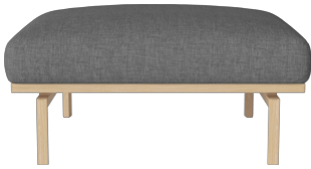

TSCA Title VI compliant

The mark of responsible forestry

02-430-25

Elton Footstool

Cover	Nantes, Blue Grey	Height	42 cm
Producer	Softcom OU	Max weight capacity	110 kg
Base	White pigmented oiled oak, Solid	Wood due diligence	Construction, 1, Website, Solid, Birch, Betula pendula, Estonia / Construction, 1, Website, Plywood, Birch, Betula pendula, Estonia / Construction, 1, Website, Particle board, Mix wood, Poland / Legs, 1, Website, Solid, Oak, Quercus alba, Canada
Width	50 cm	Total Net Weight	11 kg
Depth	65 cm	EAN	5477507

The parcel's measurements
The parcel's measurements 1: 0.44 m³, 14.5 kg (D 93.0 cm, W 66.0 cm, H 72.0 cm))

02-430-30

Elton Pouf 90 x 70 cm

Cover	Nantes, Blue Grey	Height	42 cm
Producer	Softcom OU	Max weight capacity per seat	110 kg
Base	White pigmented oiled oak, Solid	Max weight capacity	110 kg
Width	90 cm	Wood due diligence	Construction, 1, Website, Solid, Birch, Betula pendula, Estonia / Construction, 1, Website, Plywood, Birch, Betula pendula, Estonia / Construction, 1, Website, Particle board, Mix wood, Poland / Legs, 1, Website, Solid, Oak, Quercus alba, Canada
Depth	70 cm	Total Net Weight	15.50 kg
		EAN	5478215

The parcel's measurements
The parcel's measurements 1: 0.39 m³, 21.0 kg (D 76.0 cm, W 50.0 cm, H 103.0 cm))

02-430-35

Elton Pouf 100 x 75 cm

Cover	Nantes, Blue Grey	Height	42 cm
Producer	Softcom OU	Max weight capacity per seat	110 kg
Base	White pigmented oiled oak, Solid	Max weight capacity	110 kg
Width	100 cm	Wood due diligence	Construction, 1, Website, Solid, Birch, Betula pendula, Estonia / Construction, 1, Website, Plywood, Birch, Betula pendula, Estonia / Construction, 1, Website, Particle board, Mix wood, Poland / Legs, 1, Website, Solid, Oak, Quercus alba, Canada
Depth	75 cm	Total Net Weight	16.50 kg
		EAN	5478468