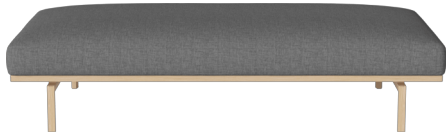

Elton series

Designed by Glismand & Rüdiger, Denmark

Elton is a timeless series of sofas, armchairs, poufs, and daybeds. Its clean outline offset by the soft cushions and the solid oak frame which elevates the design above the ground, allowing every joined detail to be on display in its most honest form. Designed to last for generations, with reversible back cushions and removable covers. Exquisite craftsmanship, with clean lines and thoughtfully designed functions. Recently, the series has been expanded with a coffee table, bed frame, and headboard, allowing you to complete your home with cohesive beauty and lasting comfort.

BOLIA

BOLIA

02-430-10

Elton Daybed

Specifications

Country of origin	Assembly	Cover	Producer	Base	Width
Estonia	Legs to be mounted	Nantes, Blue Grey	Softcom OU	White pigmented oiled oak, Solid	207 cm
Depth	Height	Max weight capacity per seat	Max weight capacity	Wood due diligence	Total Net Weight
100 cm	42 cm	110 kg	110 kg	Construction, 1, Website, Solid, Birch, Betula pendula, Estonia / Construction, 1, Website, Plywood, Birch, Betula pendula, Estonia / Construction, 1, Website, Particle board, Mix wood, Poland / Legs, 1, Website, Solid, Oak, Quercus alba, Canada	61 kg
EAN	The parcel's measurements				
5476084	The parcel's measurements 1: 0.56 m3, 66.5 kg (D 105.0 cm, W 212.0 cm, H 25.0 cm))				