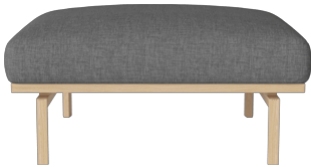

Elton Pouf 100 x 75 cm

Cover	Nantes, Blue Grey	Height	42 cm
Producer	Softcom OU	Max weight capacity per seat	110 kg
Base	White pigmented oiled oak, Solid	Max weight capacity	110 kg
Width	100 cm	Wood due diligence	Construction, 1, Website, Solid, Birch, Betula pendula, Estonia / Construction, 1, Website, Plywood, Birch, Betula pendula, Estonia / Construction, 1, Website, Particle board, Mix wood, Poland / Legs, 1, Website, Solid, Oak, Quercus alba, Canada
Depth	75 cm	Total Net Weight	16.50 kg
		EAN	5478468

The parcel's measurements

02-430-20