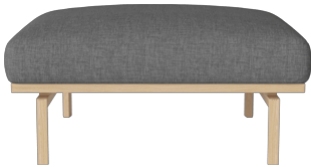

Cover	Nantes, Blue Grey	Height	42 cm
Producer	Softcom OU	Max weight capacity per seat	110 kg
Base	White pigmented oiled oak, Solid	Max weight capacity	110 kg
Width	90 cm	Wood due diligence	Construction, 1, Website, Solid, Birch, Betula pendula, Estonia / Construction, 1, Website, Plywood, Birch, Betula pendula, Estonia / Construction, 1, Website, Particle board, Mix wood, Poland / Legs, 1, Website, Solid, Oak, Quercus alba, Canada
Depth	70 cm	Total Net Weight	15.50 kg
		EAN	5478215

The parcel's measurements
The parcel's measurements 1: 0.39 m³, 21.0 kg (D 76.0 cm, W 50.0 cm, H 103.0 cm))

02-430-35

Elton Pouf 100 x 75 cm

Cover	Nantes, Blue Grey	Height	42 cm
Producer	Softcom OU	Max weight capacity per seat	110 kg
Base	White pigmented oiled oak, Solid	Max weight capacity	110 kg
Width	100 cm	Wood due diligence	Construction, 1, Website, Solid, Birch, Betula pendula, Estonia / Construction, 1, Website, Plywood, Birch, Betula pendula, Estonia / Construction, 1, Website, Particle board, Mix wood, Poland / Legs, 1, Website, Solid, Oak, Quercus alba, Canada
Depth	75 cm	Total Net Weight	16.50 kg
		EAN	5478468

The parcel's measurements

02-430-20

Elton Armchair