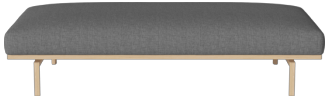

**The parcel's measurements**

02-430-20

Elton Armchair

<b>Cover</b>	Nantes, Blue Grey	<b>Height</b>	73 cm
<b>Producer</b>	Softcom OU	<b>Max weight capacity</b>	110 kg
<b>Base</b>	White pigmented oiled oak, Solid	<b>Wood due diligence</b>	Construction, 1, Website, Solid, Birch, Betula pendula, Estonia / Construction, 1, Website, Plywood, Birch, Betula pendula, Estonia / Construction, 1, Website, Particle board, Mix wood, Poland / Legs, 1, Website, Solid, Oak, Quercus alba, Canada
<b>Width</b>	87 cm	<b>Total Net Weight</b>	30 kg
<b>Depth</b>	80 cm	<b>EAN</b>	5476810

**The parcel's measurements**  
The parcel's measurements 1: 0.63 m<sup>3</sup>, 35.5 kg (D 97.0 cm, W 89.0 cm, H 73.0 cm))

02-430-10

Elton Daybed

<b>Cover</b> Nantes, Blue Grey	<b>Height</b> 42 cm	<b>The parcel's measurements</b> The parcel's measurements 1: 0.56 m <sup>3</sup> , 66.5 kg (D 105.0 cm, W 212.0 cm, H 25.0 cm))
<b>Producer</b> Softcom OU	<b>Max weight capacity per seat</b> 110 kg	
<b>Base</b> White pigmented oiled oak, Solid	<b>Max weight capacity</b> 110 kg	
<b>Width</b> 207 cm	<b>Wood due diligence</b> Construction, 1, Website, Solid, Birch, Betula pendula, Estonia / Construction, 1, Website, Plywood, Birch, Betula pendula, Estonia / Construction, 1, Website, Particle board, Mix wood, Poland / Legs, 1, Website, Solid, Oak, Quercus alba, Canada	
<b>Depth</b> 100 cm	<b>Total Net Weight</b> 61 kg	
	<b>EAN</b> 5476084	