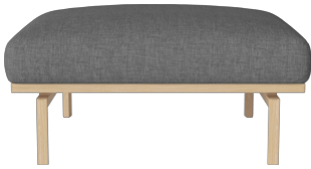

**The parcel's measurements**  
The parcel's measurements 1: 0.44 m<sup>3</sup>, 14.5 kg (D 93.0 cm, W 66.0 cm, H 72.0 cm))

02-430-30

Elton Pouf 90 x 70 cm

<b>Cover</b>	Nantes, Blue Grey	<b>Height</b>	42 cm
<b>Producer</b>	Softcom OU	<b>Max weight capacity per seat</b>	110 kg
<b>Base</b>	White pigmented oiled oak, Solid	<b>Max weight capacity</b>	110 kg
<b>Width</b>	90 cm	<b>Wood due diligence</b>	Construction, 1, Website, Solid, Birch, Betula pendula, Estonia / Construction, 1, Website, Plywood, Birch, Betula pendula, Estonia / Construction, 1, Website, Particle board, Mix wood, Poland / Legs, 1, Website, Solid, Oak, Quercus alba, Canada
<b>Depth</b>	70 cm	<b>Total Net Weight</b>	15.50 kg
		<b>EAN</b>	5478215

**The parcel's measurements**  
The parcel's measurements 1: 0.39 m<sup>3</sup>, 21.0 kg (D 76.0 cm, W 50.0 cm, H 103.0 cm))

02-430-35

Elton Pouf 100 x 75 cm

<b>Cover</b>	Nantes, Blue Grey	<b>Height</b>	42 cm
<b>Producer</b>	Softcom OU	<b>Max weight capacity per seat</b>	110 kg
<b>Base</b>	White pigmented oiled oak, Solid	<b>Max weight capacity</b>	110 kg
<b>Width</b>	100 cm	<b>Wood due diligence</b>	Construction, 1, Website, Solid, Birch, Betula pendula, Estonia / Construction, 1, Website, Plywood, Birch, Betula pendula, Estonia / Construction, 1, Website, Particle board, Mix wood, Poland / Legs, 1, Website, Solid, Oak, Quercus alba, Canada
<b>Depth</b>	75 cm	<b>Total Net Weight</b>	16.50 kg
		<b>EAN</b>	5478468