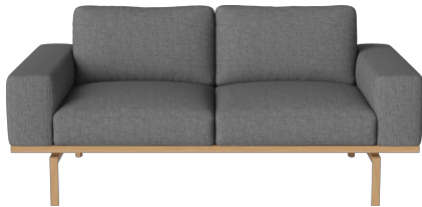

Elton series

Designed by Glismand & Rüdiger, Denmark

Elton is a timeless series of sofas, armchairs, poufs, and daybeds. Its clean outline offset by the soft cushions and the solid oak frame which elevates the design above the ground, allowing every joined detail to be on display in its most honest form. Designed to last for generations, with reversible back cushions and removable covers. Exquisite craftsmanship, with clean lines and thoughtfully designed functions. Recently, the series has been expanded with a coffee table, bed frame, and headboard, allowing you to complete your home with cohesive beauty and lasting comfort.

01-430-01

Elton Sofa 2 seater

Specifications

Country of origin Estonia	Assembly Legs to be mounted	Cover Nantes, Blue Grey	Producer Softcom OU	Base Oiled oak, Solid	Width 186 cm
Depth 100 cm	Height 77 cm	Seat height 42 cm	Seat depth 60 cm	Armrest height 60 cm	Armrest width 24 cm
Max weight capacity per seat 110 kg	Wood due diligence Construction, 1, Website, Solid, Birch, Betula pendula, Estonia / Construction, 1, Website, Plywood, Birch, Betula pendula, Estonia / Construction, 1, Website, Particle board, Mix wood, Poland / Legs, 1, Website, Solid, Oak, Quercus alba, Canada		Total Net Weight 75 kg	EAN 5448833	The parcel's measurements The parcel's measurements 1: 1.22 m ³ , 80.5 kg (D 105.0 cm, W 185.0 cm, H 63.0 cm))