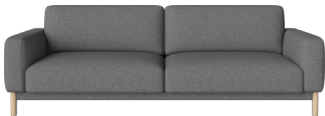

EAN

5411578

The parcel's measurements

The parcel's measurements 1: 1.13 m³, 67.0 kg
(D 52.0 cm, W 102.0 cm, H 213.0 cm))

01-171-03

Chleo Sofa 3 seater

Cover

Nantes, Blue Grey