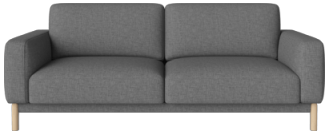

Total Net Weight

51 kg

EAN

5407685

The parcel's measurements

The parcel's measurements 1: 0.94 m³, 55.0 kg
(D 52.0 cm, W 102.0 cm, H 177.0 cm))

01-171-02

Chleo Sofa 2,5 seater