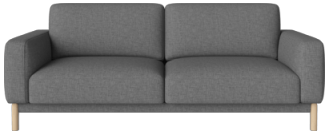

**Total Net Weight**

51 kg

**EAN**

5407685

**The parcel's measurements**

The parcel's measurements 1: 0.94 m<sup>3</sup>, 55.0 kg  
(D 52.0 cm, W 102.0 cm, H 177.0 cm))

01-171-02

Chleo Sofa 2,5 seater