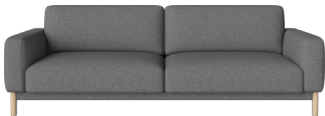

**EAN**

5411578

**The parcel's measurements**

The parcel's measurements 1: 1.13 m<sup>3</sup>, 67.0 kg  
(D 52.0 cm, W 102.0 cm, H 213.0 cm))

01-171-03

Chleo Sofa 3 seater

**Cover**

Nantes, Blue Grey