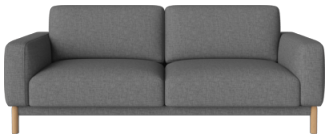

Chleo Sofa 2,5 seater

Cover
Nantes, Blue Grey

Producer
Actona Poland Sp. z o.o.

Base
Oiled oak, Solid

Width
209 cm

Depth
95 cm

Height
79 cm

Seat height
42 cm

Seat depth
61 cm

Armrest height
60 cm

Armrest width
17 cm

Max weight capacity per seat
110 kg

Total Net Weight
63 kg

EAN
5411577

The parcel's measurements
The parcel's measurements 1: 1.13 m³, 67.0 kg
(D 52.0 cm, W 102.0 cm, H 213.0 cm))

01-171-03