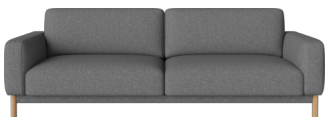

---

01-171-03

Chleo Sofa 3 seater

**Cover**  
Nantes, Blue Grey

**Producer**  
Actona Poland Sp. z o.o.

**Base**  
Oiled oak, Solid

**Width**  
243 cm

**Depth**  
95 cm