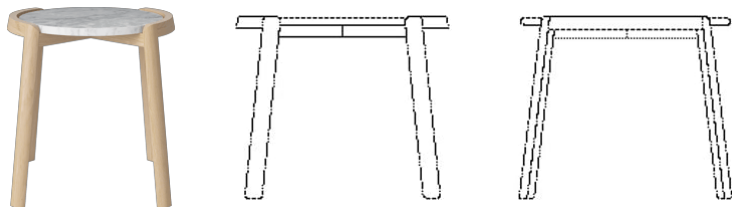

## Mix Coffee Table Ø46 cm

### Specifications

Country of origin	Assembly	Height	Weight	Diameter	Max weight capacity
Bosnia and Herzegovina	Top to be mounted	48 cm	11.50 kg	46 cm	20 kg
Producer	Wood due diligence	The parcel's measurements			
Aage Østergaard Møbelindustri A/S	Base, Solid, Oak, Quercus robur, Bosnia and Herzegovina	The parcel's measurements 1: 0.12 m <sup>3</sup> , 13.1 kg (D 49.0 cm, W 44.0 cm, H 54.0 cm)			

**The parcel's measurements**  
The parcel's measurements 1: 0.12 m<sup>3</sup>, 13.1 kg  
(D 49.0 cm, W 44.0 cm, H 54.0 cm))

03-097-05

Mix Coffee Table Ø65 cm

**Height** 35 cm  
**Max weight capacity** 20 kg  
**Weight** 21.50 kg  
**Producer** Aage Østergaard Møbelindustri A/S  
**Diameter** 65 cm  
**Wood due diligence** Base, Solid, Oak, Quercus robur, Bosnia and Herzegovina

**The parcel's measurements**  
The parcel's measurements 1: 0.18 m<sup>3</sup>, 23.93 kg  
(D 69.0 cm, W 64.0 cm, H 41.0 cm))

03-097-10

Mix Coffee Table Ø94 cm

**Height** 42 cm  
**Max weight capacity** 20 kg  
**Weight** 43.50 kg  
**Producer** Aage Østergaard Møbelindustri A/S  
**Diameter** 94 cm  
**Wood due diligence** Base, Solid, Oak, Quercus robur, Bosnia and Herzegovina