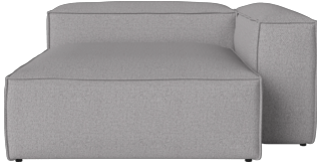

01-069-14

Cosima Large Chaise longue depth 120 cm - right

Width	150 cm	Chaise longue depth	150 cm
Depth	150 cm	Chaise longue seat depth	120 cm
Height	65 cm	Armrest height	65 cm
Seat height	40 cm	Armrest width	30 cm
Seat depth	120 cm	Producer	Softcom OU
		Wood due diligence	Construction, Particle board, Mix wood, Poland / Construction, Plywood, Birch, Betula pendula, Estonia / Construction, Solid, Birch, Betula pendula, Estonia / Construction, HDF, Mix wood, Poland

The parcel's measurements
The parcel's measurements 1: 1.87 m³, 70.0 kg (D 159.0 cm, W 157.0 cm, H 75.0 cm))