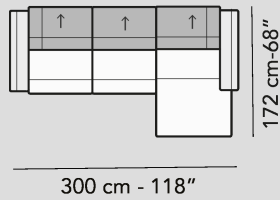

Cod. 3202 + 5201