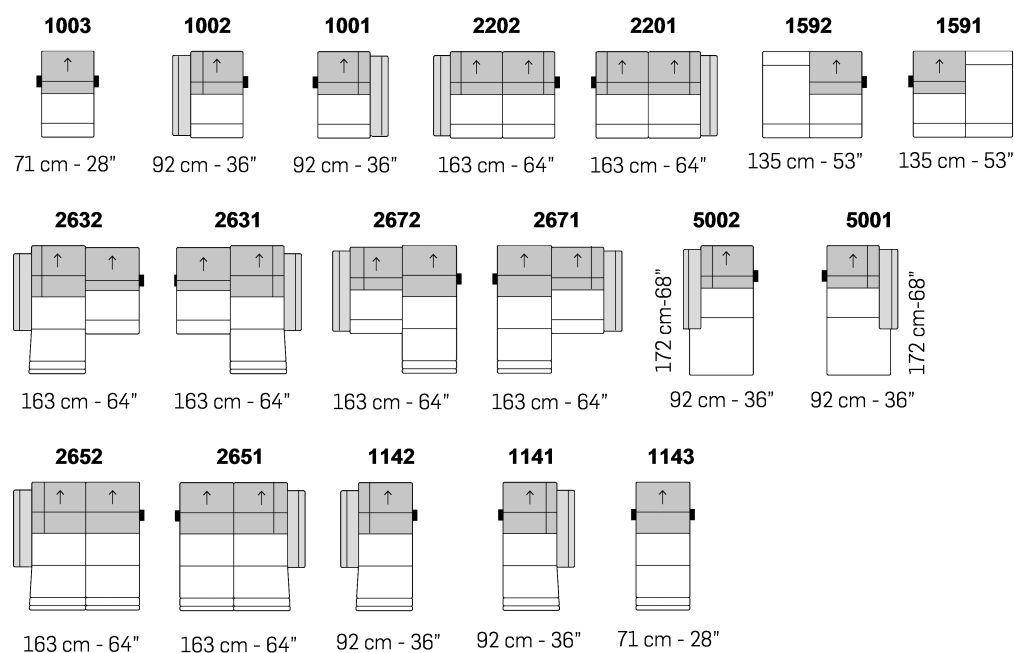

A ↓ all items in group A have the same seat width

B ↓ all items in group B have the same seat width

↓ These elements are compatible with all groups of versions

Scala 1:100
Ratio 1 to 100

Legenda / Legend

- Spalliera / Back Cushions □ Bracciolo / Armrest ■ Aggancio Componibile / Connector
- Poggiareni / Kidneyrest □ Seduta / Seat Cushions
- ↑ Poggiatesta regolabile / Adjustable headrest