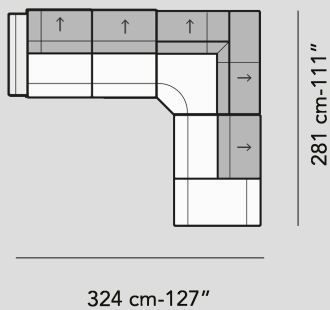

Cod. 3202 + 4404 + 1601

FABRIC - Cat. D

LEATHER - Cat. 2000

€ 8.013

€ 9.680