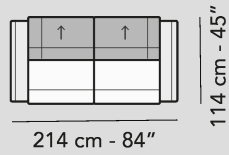

SUGGESTED COMPOSITIONS (Optional accessories are not included in the price reported in the image)

Cod. 3200