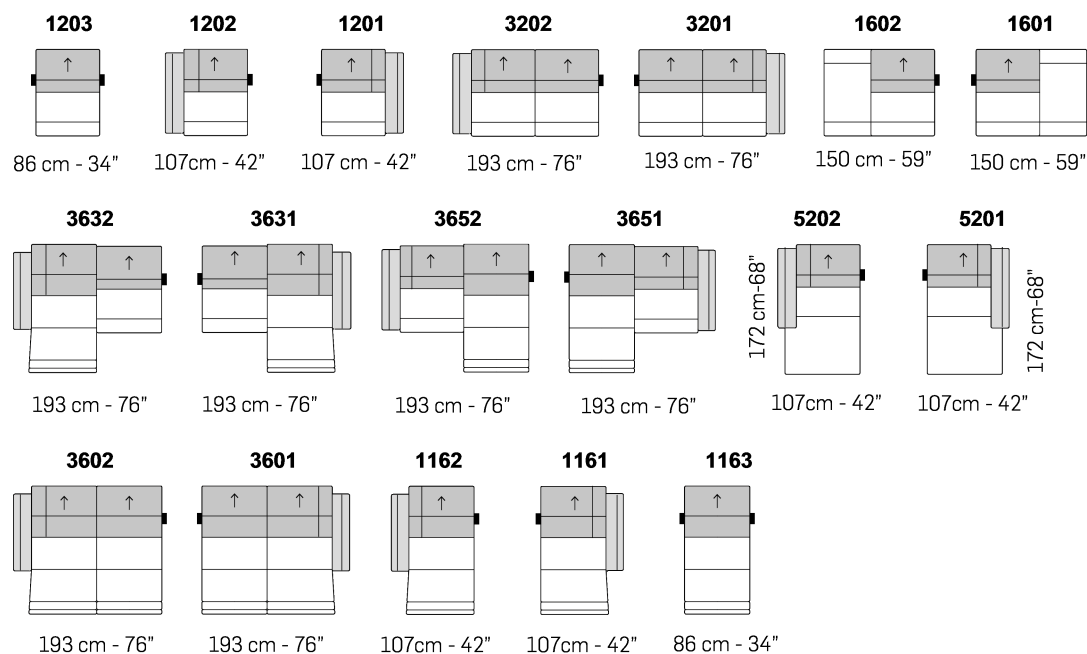

A ↓ all items in group A have the same seat width

B ↓ all items in group B have the same seat width

↓ These elements are compatible with all groups of versions

Scala 1:100
Ratio 1 to 100

Legenda / Legend

- Spalliera / Back Cushions □ Bracciolo / Armrest ■ Aggancio Componibile / Connector
- Poggiareni / Kidneyrest □ Seduta / Seat Cushions
- ↑ Poggiatesta regolabile / Adjustable headrest