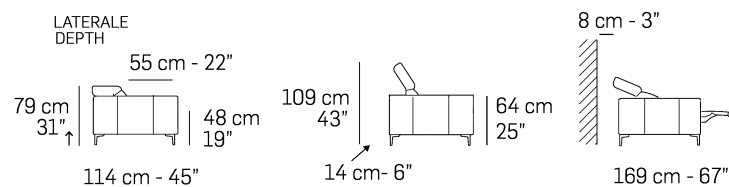

A ↓ all items in group A have the same seat width

B ↓ all items in group B have the same seat width

↓ These elements are compatible with all groups of versions

Scala 1:100
Ratio 1 to 100

Legenda / Legend

- Spalliera / Back Cushions □ Bracciolo / Armrest ■ Aggancio Componibile / Connector
- Poggiareni / Kidneyrest □ Seduta / Seat Cushions
- ↑ Poggiatesta regolabile / Adjustable headrest