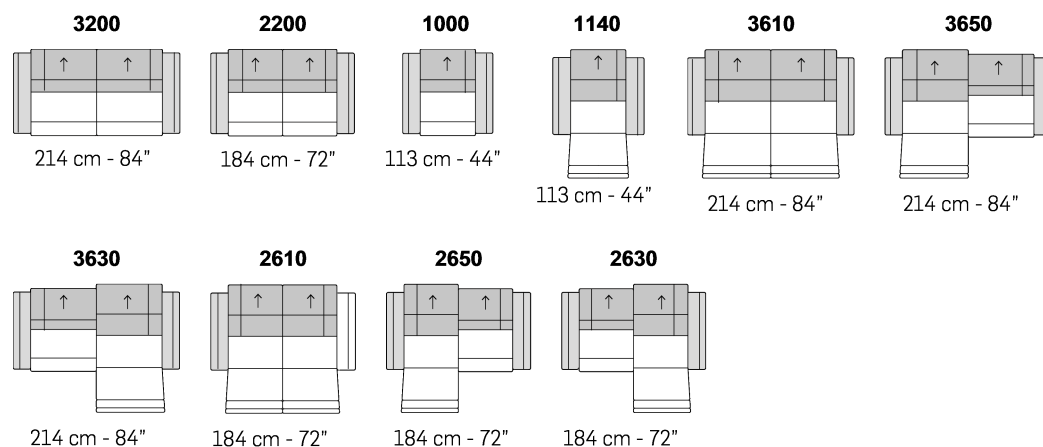

A ↓ all items in group A have the same seat width

B ↓ all items in group B have the same seat width

↓ These elements are compatible with all groups of versions

Scala 1:100
Ratio 1 to 100

Legenda / Legend

- Spalliera / Back Cushions □ Bracciolo / Armrest ■ Aggancio Componibile / Connector
- Poggiareni / Kidneyrest □ Seduta / Seat Cushions
- ↑ Poggiatesta regolabile / Adjustable headrest