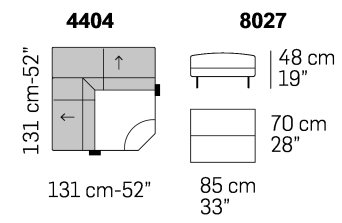

A ↓ all items in group A have the same seat width

B ↓ all items in group B have the same seat width

↓ These elements are compatible with all groups of versions

Scala 1:100
Ratio 1 to 100

Legenda / Legend

- Spalliera / Back Cushions □ Bracciolo / Armrest ■ Aggancio Componibile / Connector
- Poggiareni / Kidneyrest □ Seduta / Seat Cushions
- ↑ Poggiatesta regolabile / Adjustable headrest