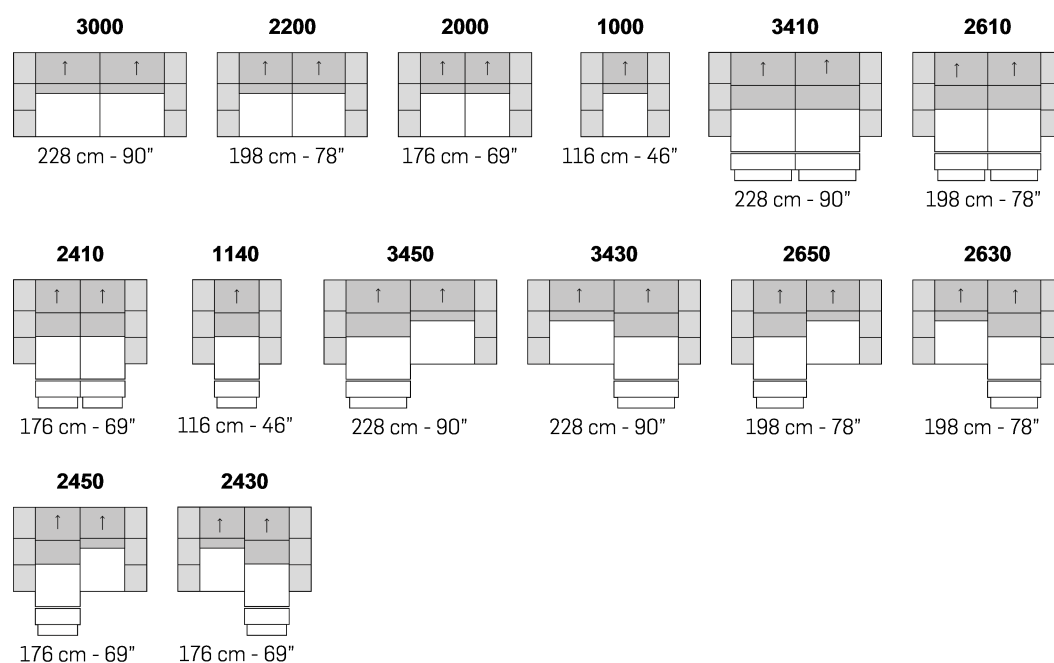

A ↓ all items in group A have the same seat width

B ↓ all items in group B have the same seat width

C ↓ all items in group C have the same seat width

↓ These elements are compatible with all groups of versions