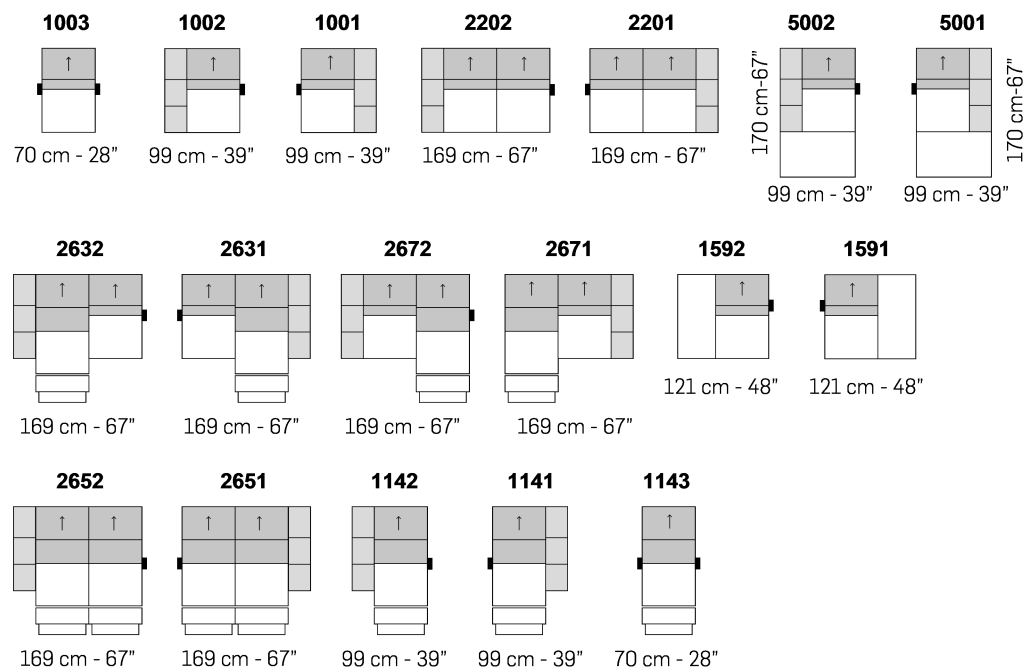

A ↓ all items in group A have the same seat width

B ↓ all items in group B have the same seat width

C ↓ all items in group C have the same seat width

↓ These elements are compatible with all groups of versions