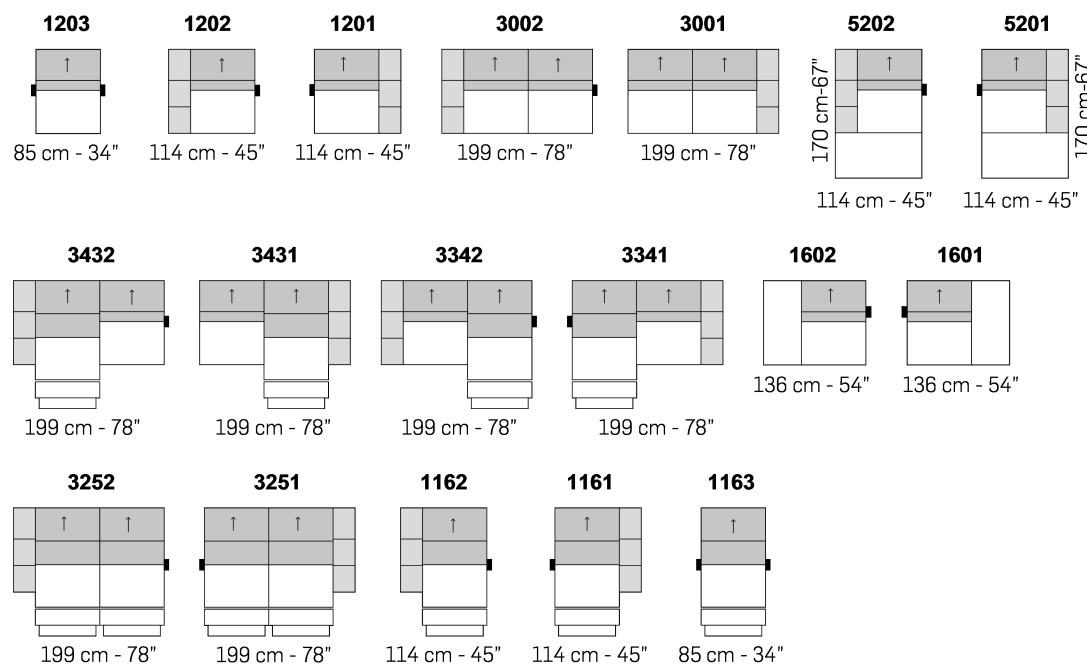

A ↓ all items in group A have the same seat width

B ↓ all items in group B have the same seat width

C ↓ all items in group C have the same seat width

↓ These elements are compatible with all groups of versions