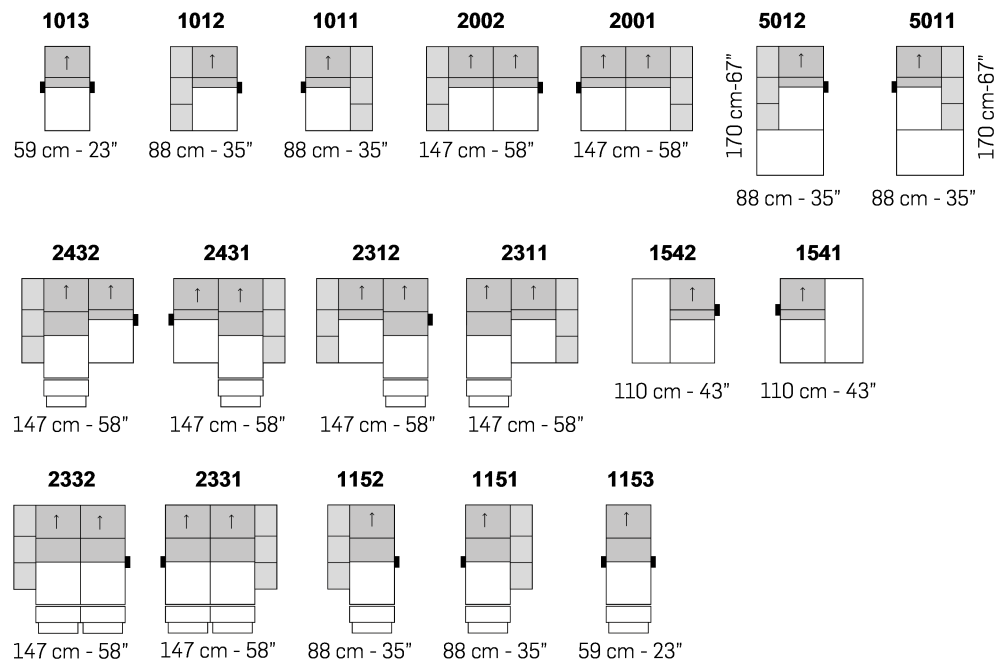

A ↓ all items in group A have the same seat width

B ↓ all items in group B have the same seat width

C ↓ all items in group C have the same seat width

↓ These elements are compatible with all groups of versions