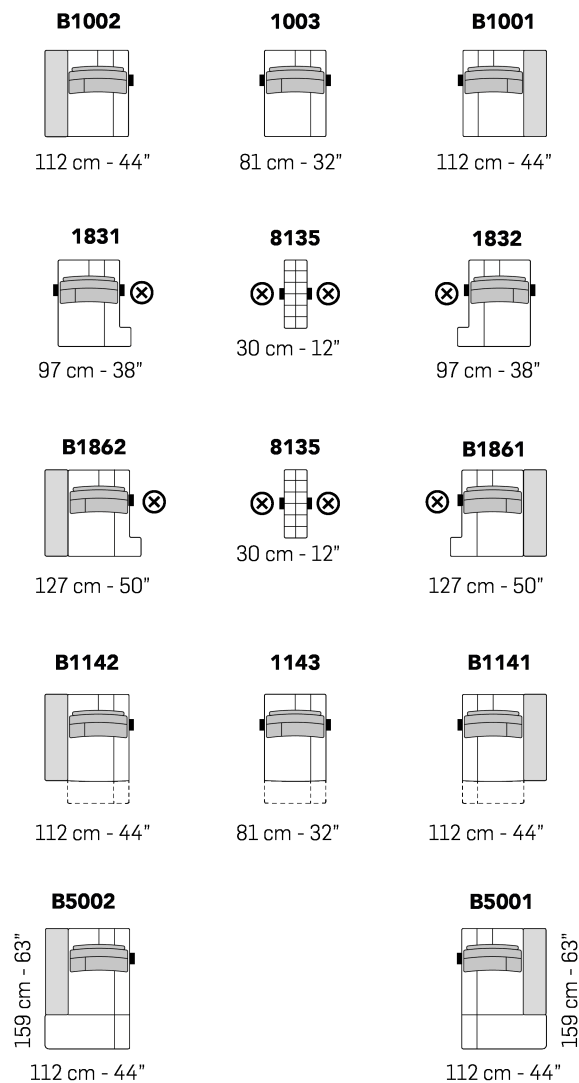

B ↓

all items in group B have the same seat width