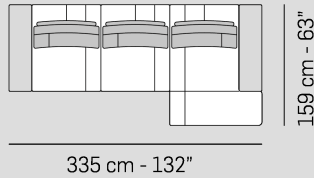

SUGGESTED COMPOSITIONS (Optional accessories are not included in the price reported in the image)

Cod. B1202 + 1203 + B5201