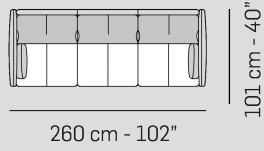

SUGGESTED COMPOSITIONS (Optional accessories are not included in the price reported in the image)

Cod. 3160