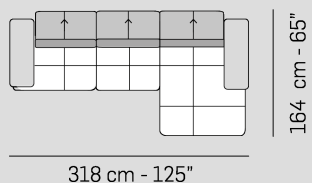

SUGGESTED COMPOSITIONS (Optional accessories are not included in the price reported in the image)

Cod. 3002 + 5201