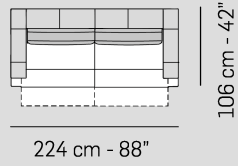

SUGGESTED COMPOSITIONS (Optional accessories are not included in the price reported in the image)

Cod. 3460