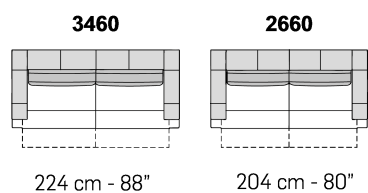

### Notes

- Backrest movement combined with that of the seat allows the seat depth to be by 99 cm.
- Different stitchings not available.

- For some fabrics and velvets production dept. must apply the stitching Cod.00 / Cod.03 (as per picture below).