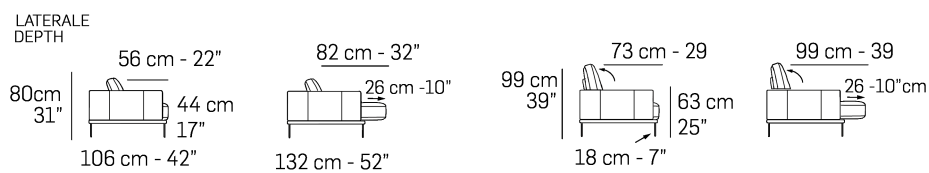

### Notes

- Backrest movement combined with that of the seat allows the seat depth to be by 99 cm.
- Different stitchings not available.

- For some fabrics and velvets production dept. must apply the stitching Cod.00 / Cod.03 (as per picture below).