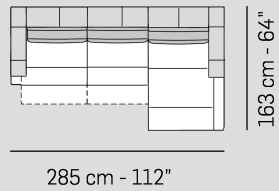

Cod. 2762 + 5001