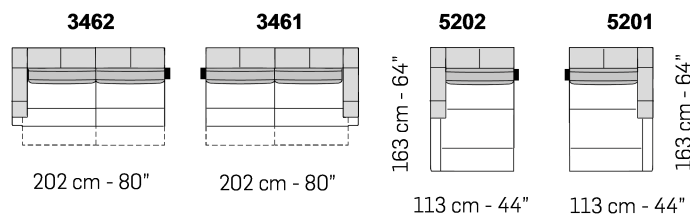

B ↓ all items in group B have the same seat width