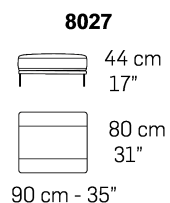

Scala 1:100 Ratio 1 to 100
Legenda / Legend
■ Spalliera / Back Cushions ■ Bracciolo / Armrest ■ Aggancio Componibile / Connector
■ Poggiareni / Kidneyrest □ Seduta / Seat Cushions

Note / Notes

Nicoline si riserva il diritto di apportare in ogni momento modifiche tecniche ed estetiche / Nicoline reserves the right to change, at any time and without prior warning, technical and aesthetic specifications of the articles.