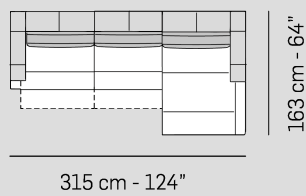

Cod. 3462 + 5201