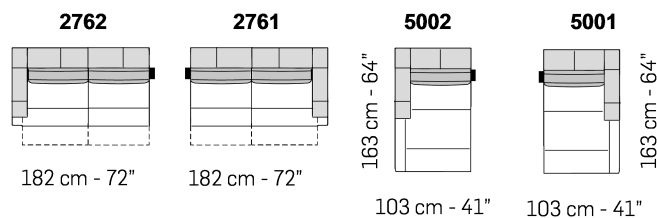

↓ These elements are compatible with all groups of versions

Scala 1:100 Ratio 1 to 100
Legenda / Legend
■ Spalliera / Back Cushions ■ Bracciolo / Armrest ■ Aggancio Componibile / Connector
■ Poggiareni / Kidneyrest □ Seduta / Seat Cushions

Note / Notes

Nicoline si riserva il diritto di apportare in ogni momento modifiche tecniche ed estetiche / Nicoline reserves the right to change, at any time and without prior warning, technical and aesthetic specifications of the articles.