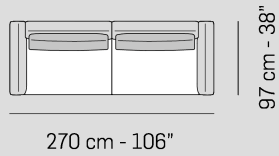

SUGGESTED COMPOSITIONS (Optional accessories are not included in the price reported in the image)

Cod. 3900