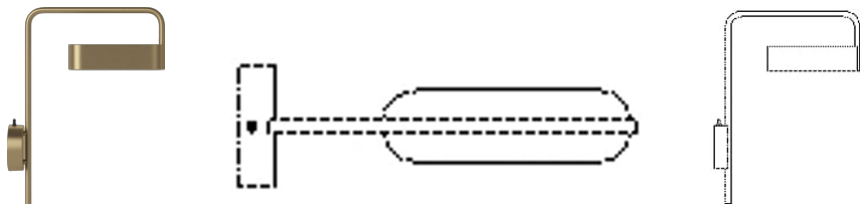

## Scribe series

Designed by Studio Finna, Finland

---

Scribe has a sculptural shape and a contemporary expression that blends beautifully into most interiors. A modern take on a traditional work lamp, Scribe has elegant details and great functionality as the light can be adjusted to fit your needs while working or reading. Complete your bedroom with a bedside lamp, your workspace with a perfect desk lamp or add a floor lamp to your favourite reading nook.

## Specifications

<b>Country of origin</b>	<b>Length</b>	<b>Height</b>	<b>Cord</b>	<b>Dimmable</b>	<b>Light source included</b>
China	31 cm	40 cm	2.50 m	Yes, if the bulb is dimmable and if your electrical system allows it	No
<b>Watt</b>	<b>Socket</b>	<b>Hz</b>	<b>IP Rating</b>	<b>Classification</b>	<b>Switch position</b>
25 W	E14	50 Hz	20 IP	Class II	On wall base
<b>Replaceable lightsource</b>	<b>Producer</b>	<b>The parcel's measurements</b>			
Yes	Nine United Scandinavia A/S	The parcel's measurements 1: 0.02 m <sup>3</sup> , 2.3 kg (D 35.0 cm, W 13.0 cm, H 44.5 cm))			