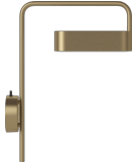

## Specifications

<b>Country of origin</b>	<b>Length</b>	<b>Height</b>	<b>Cord</b>	<b>Dimmable</b>	<b>Light source included</b>
China	31 cm	40 cm	2.50 m	Yes, if the bulb is dimmable and if your electrical system allows it	No
<b>Watt</b>	<b>Socket</b>	<b>Hz</b>	<b>IP Rating</b>	<b>Classification</b>	<b>Switch position</b>
25 W	E14	50 Hz	20 IP	Class II	On wall base
<b>Replaceable lightsource</b>	<b>Producer</b>	<b>The parcel's measurements</b>			
Yes	Nine United Scandinavia A/S	The parcel's measurements 1: 0.02 m <sup>3</sup> , 2.3 kg (D 35.0 cm, W 13.0 cm, H 44.5 cm))			

## Notice

Adjustable shade

20-134-02

Scribe Wall Lamp

**Length**

31 cm

**Height**

40 cm