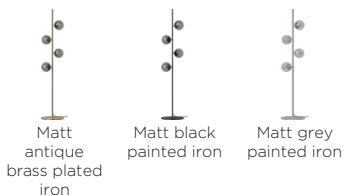

Materials and surfaces

Bar

Matt antique brass plated iron

Matt black painted iron

Matt grey painted iron