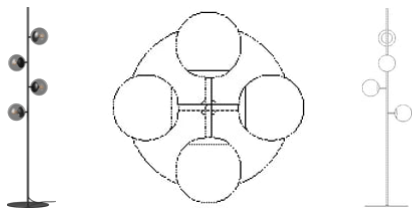

## Specifications

<b>Country of origin</b>	<b>Assembly</b>	<b>Shade Width</b>	<b>Diameter</b>	<b>Height</b>	<b>Cord</b>
China	Delivered unassembled	15 cm	36 cm	162.50 cm	3 m Black Textile cord
<b>Dimmable</b>	<b>Light source included</b>	<b>Socket</b>	<b>Recommended light source</b>	<b>Producer</b>	<b>The parcel's measurements</b>
Yes, if the bulb is dimmable and if your electrical system allows it	No	E14	E14 max 25W	Nine United Scandinavia A/S	The parcel's measurements 1: 0.11 m <sup>3</sup> , 4.6 kg (D 28.0 cm, W 34.0 cm, H 117.0 cm))

**The parcel's measurements**  
The parcel's measurements 1: 0.11 m<sup>3</sup>, 4.6 kg  
(D 28.0 cm, W 34.0 cm, H 117.0 cm))

20-116-01

Orb Table lamp

**Shade Width**  
15 cm

**Base width**  
26 cm

**Width**  
20 cm