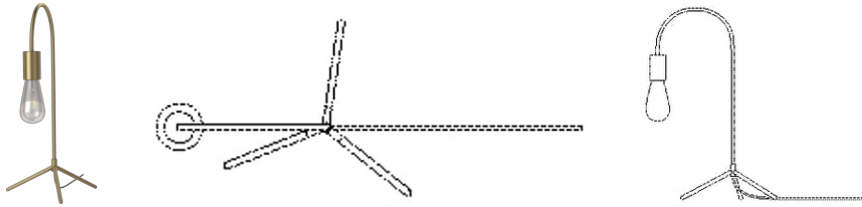

## Piper series

Designed by 365° North, Denmark

---

365° North has designed the Piper series, comprising wall lamps, floor lamps, pendants and more. A simple design with clean lines and an industrial look, making Piper a beautiful addition to any space – hanging next to your sofa, on the kitchen wall or as an eye-catching pendant above the dining table. Choose from three finishes to perfectly fit your interior: matt grey, black or antique brass, and create the right ambience by choosing from our selection of Bolia LED lightbulbs in clear, opal or golden glass.

## Specifications

Country of origin	Diameter	Height	Cord	Dimmable	Light source included
China	20.20 cm	45.40 cm	2.50 m Black Textile cord	Yes, if the bulb is dimmable and if your electrical system allows it	No
Watt	Socket	IP Rating	Classification	Switch position	Recommended light source
25 W	E27	20 IP	Class II	On cord	E27 max 25W
Producer	The parcel's measurements				
Nine United Scandinavia A/S	The parcel's measurements 1: 0.01 m <sup>3</sup> , 3.8 kg (D 8.0 cm, W 33.0 cm, H 53.0 cm))				