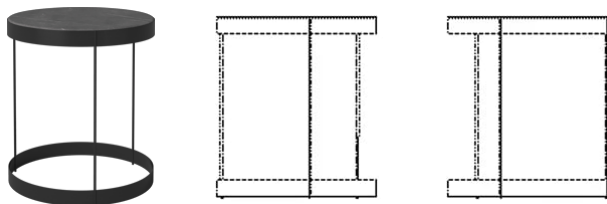

03-105-10

Drum Coffee Table Ø40, H45 cm

Specifications

Country of origin	Assembly	Height	Weight	Diameter	Max weight capacity
Denmark	Delivered assembled	45 cm	10.50 kg	40 cm	5 kg
Producer	The parcel's measurements				
Aage Østergaard Møbelindustri A/S	The parcel's measurements 1: 0.08 m ³ , 10.5 kg (D 40.5 cm, W 40.5 cm, H 48.5 cm))				

Producer
Aage Østergaard Møbelindustri A/S

The parcel's measurements
The parcel's measurements 1: 0.08 m³, 10.5 kg
(D 40.5 cm, W 40.5 cm, H 48.5 cm))

03-105-15

Drum Coffee Table Ø60, H35 cm

Height
35 cm

Diameter
60 cm

Weight
19.50 kg

Max weight capacity
5 kg

Producer
Aage Østergaard Møbelindustri A/S

The parcel's measurements
The parcel's measurements 1: 0.14 m³, 19.5 kg
(D 60.5 cm, W 60.5 cm, H 38.5 cm))

03-105-20

Drum Pedestal Ø28, H55 cm

03-105-25

Drum Pedestal Ø28, H70 cm

Height
70 cm

Diameter
28 cm

Weight
6.90 kg

Tabletop thickness
2 cm

Producer
Aage Østergaard Møbelindustri A/S

The parcel's measurements
The parcel's measurements 1: 0.07 m³, 6.9 kg
(D 30.0 cm, W 30.0 cm, H 73.0 cm))