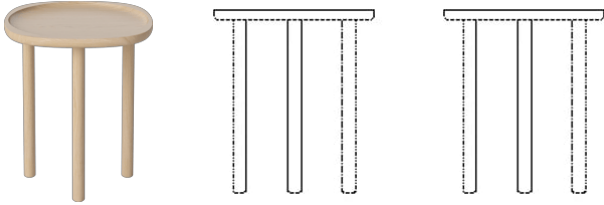

## Trace series

Designed by Busetti Garuti Redaelli, Italy

---

Trace is made from FSC-certified wood and has a soft and organic design. Trace's name comes from the distinctive groove that frames the table top - and is a testament to the traditional wood craftsmanship used to create Trace.

### Specifications

Country of origin	Assembly	Height	Weight	Diameter	Producer
Croatia	Delivered assembled	50 cm	5 kg	44 cm	Spinvalis

5 kg

**Diameter**

44 cm

**Producer**

Spinvalis

**The parcel's measurements**

The parcel's measurements 1: 0.02 m<sup>3</sup>, 5.0 kg  
(D 55.0 cm, W 55.0 cm, H 6.0 cm))

---

**Diameter**

75 cm

**Producer**

Spinvalis

**The parcel's measurements**

The parcel's measurements 1: 0.04 m<sup>3</sup>, 11.0 kg  
(D 86.0 cm, W 77.0 cm, H 6.0 cm))

---