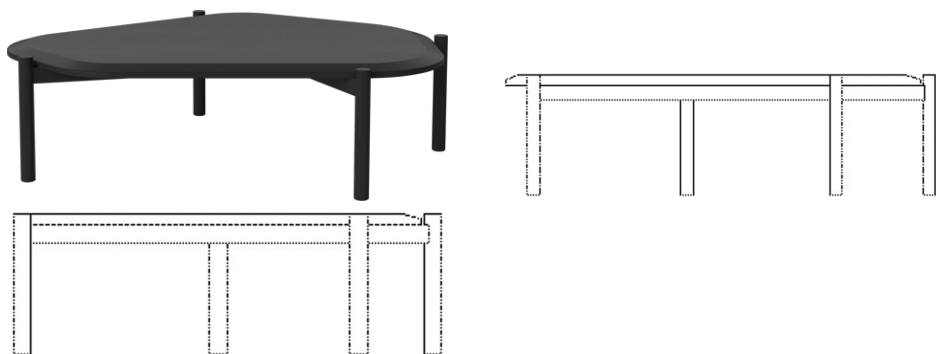

## Island series

Designed by Umit Caglar, Turkey

---

Island is a coffee table inspired by the Nordic nature with an organic design. The contours and soft lines of the table top imitate waves that hit the coast and help give Island a graphic and playful expression. The traditional craftsmanship is particularly evident in the solid base made of FSC-certified wood, while the design makes Island the perfect match for a sofa with chaise longue.

## Specifications

Country of origin	Assembly	Height	Length	Width	Weight
Croatia	Delivered assembled	35 cm	125 cm	107 cm	21 kg
Producer	The parcel's measurements				
Spinivalis	The parcel's measurements 1: 0.10 m <sup>3</sup> , 21.0 kg (D 94.0 cm, W 129.0 cm, H 8.0 cm))				

**Height**  
35 cm  
**Length**  
125 cm

**Width**  
107 cm  
**Weight**  
21 kg

**Producer**  
Spinvalis

**The parcel's measurements**

The parcel's measurements 1: 0.10 m<sup>3</sup>, 21.0 kg  
(D 94.0 cm, W 129.0 cm, H 8.0 cm))

---

03-119-05

Island Coffee Table H42 cm

**Height**  
42 cm  
**Length**  
125 cm

**Width**  
107 cm  
**Weight**  
22.50 kg

**Producer**  
Spinvalis

**The parcel's measurements**

The parcel's measurements 1: 0.10 m<sup>3</sup>, 22.5 kg  
(D 94.0 cm, W 129.0 cm, H 8.0 cm))