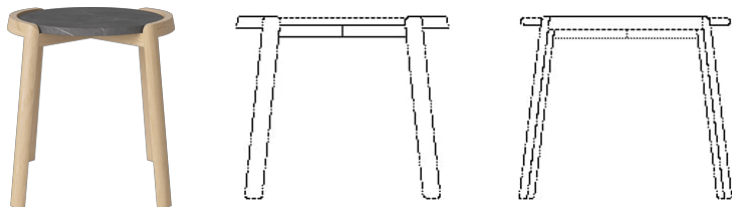

BOLIA

03-097-01

Mix Coffee Table Ø46 cm

Specifications

Country of origin	Assembly	Height	Diameter	Max weight capacity	Producer
Bosnia and Herzegovina	Top to be mounted	48 cm	46 cm	20 kg	Aage Østergaard Møbelindustri A/S
Wood Due Diligence	The parcel's measurements				
Base, Oak, Bosnia and Herzegovina	The parcel's measurements 1: 0.12 m ³ , 11.5 kg (D 49.0 cm, W 44.0 cm, H 54.0 cm))				

Test and certifications

FSC® C165134

EN 12521 Furniture - Strength, durability and safety. Requirements for domestic tables.

The mark of responsible forestry

03-097-01

Mix Coffee Table Ø46 cm

Height
48 cm

Diameter
46 cm

The parcel's measurements 1: 0.18 m³, 21.5 kg
(D 69.0 cm, W 64.0 cm, H 41.0 cm))

03-097-10

Mix Coffee Table Ø94 cm

Height
42 cm

Diameter
94 cm

Max weight capacity
20 kg

Producer
Aage Østergaard Møbelindustri A/S

Wood Due Diligence
Base, Oak, Bosnia and Herzegovina

The parcel's measurements

The parcel's measurements 1: 0.44 m³, 43.5 kg
(D 97.0 cm, W 95.0 cm, H 48.0 cm))

Materials and surfaces

Base

Dark oiled oak, Solid