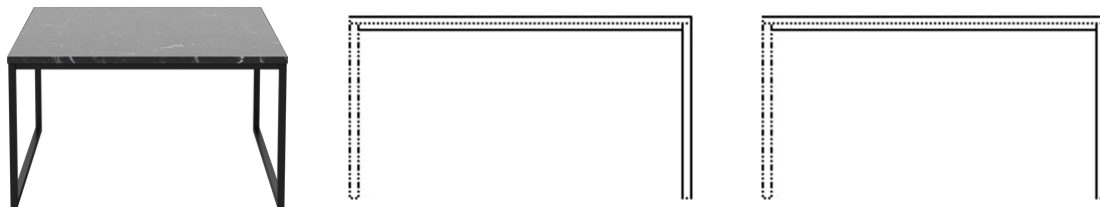

03-060-07

Como Coffee Table 60 x 60, H32- Marble/Travertine

Specifications

Country of origin	Assembly	Height	Length	Width	Producer
Denmark	Top to be mounted	32 cm	60 cm	60 cm	Aage Østergaard Møbelindustri A/S

The parcel's measurements

The parcel's measurements 1: 0.17 m³, 27.0 kg
(D 65.0 cm, W 65.0 cm, H 41.0 cm))

Notice

Please note that the given height is measured without the thickness of the tabletop.

Test and certifications

EN 15372:2016 - L1: Light use: Furniture - Strength, durability and safety - Requirements for non-domestic tables