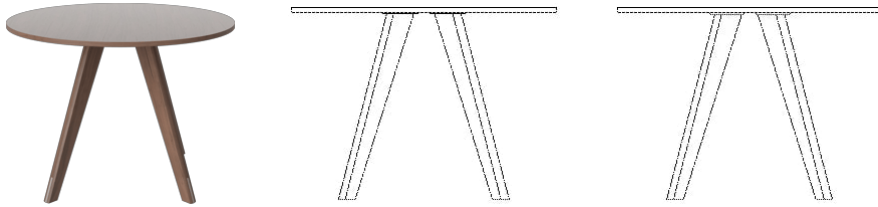

BOLIA

03-017-57

New Mood Dining Table Round Ø100 cm

Specifications

Country of origin	Assembly	Height	Producer	The parcel's measurements
Poland	Legs/Base to be mounted	72 cm	PBJ Polen	The parcel's measurements 1: 0.11 m ³ , 20.0 kg (D 130.0 cm, W 130.0 cm, H 6.5 cm)

New Mood Dining Table Round Ø100 cm

Height
72 cm

Producer
PBJ Polen

The parcel's measurements
The parcel's measurements 1: 0.11 m³, 20.0 kg
(D 130.0 cm, W 130.0 cm, H 6.5 cm))

03-017-50

New Mood Dining Table Round Ø123,5 cm

The parcel's measurements
The parcel's measurements 1: 0.21 m³, 55.0 kg
(D 133.0 cm, W 133.0 cm, H 12.0 cm))

03-017-55

New Mood Coffee Table Ø60 cm

Height
39.60 cm
Weight
9 kg

Diameter
60 cm
Producer
PBJ Polen

Width
113 cm

Height
117 cm

Depth
45 cm

Producer
PBJ Polen

The parcel's measurements

The parcel's measurements 1: 0.53 m³, 50.0 kg
(D 48.0 cm, W 117.0 cm, H 94.0 cm))

03-017-53

New Mood Square dining table
extension leaf 1 pcs.