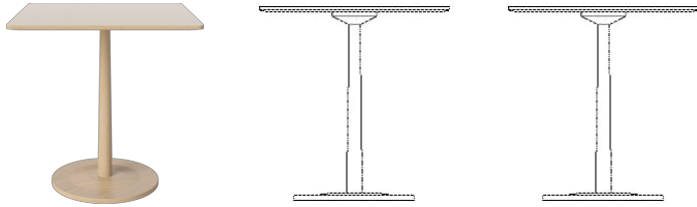

## Turned series

---

Turned tables are made from sustainable, FSC-certified wood and offer a durable starting point supplemented by an aesthetically pleasing exterior. The sleek and understated design language makes the tables suitable for smaller homes or rooms without taking up too much space, but with just the right fit. The table base is made from one solid wood block, which explains the English term 'Turned' and emphasises the discreet yet extraordinary design that is characteristic of the whole series.

## Turned Dining Table 70 x 70 cm

### Specifications

Country of origin	Assembly	Height	Depth	Length	Weight
Slovenia	Legs/Base to be mounted	70,50 cm	70 cm	70 cm	9 kg
Full length incl. extension leave(s)	Tabletop thickness	Distance sarg to floor	Distance tabletop to floor	Max weight capacity	Producer
75 cm	2 cm	68,50 cm	68,50 cm	20 kg	SANYEI SCANDINAVIA A/S

03-128-01

Turned Table Ø75 cm

**Height**  
70.50 cm

**Diameter**  
75 cm

**Full length incl. extension leave(s)**  
75 cm

**Tabletop thickness**  
2 cm

**Distance sarg to floor**  
68.50 cm

**Distance tabletop to floor**  
68.50 cm