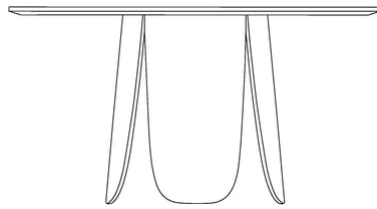

Peyote series

Designed by E-ggs, Italy

Designed by the Italian design studio e-ggs, Peyote is an elegant dining table with an organic design inspired by leaves and nature's ability to create new shapes. Peyote manages to be elegant yet bombastic at the same time, featuring a round, leaf-shaped base and perfectly floating table top, created in beautiful materials. The Peyote dining table is created in a combination of moulded veneer, MDF and plywood, which ensures stability and durability.

03-116-01

Peyote Dining Table

Specifications

Country of origin	Assembly	Height	Weight	Diameter	Tabletop thickness
Latvia	Legs/Base to be mounted	74 cm	36 kg	140 cm	3 cm
Distance between legs	Distance sarg to floor	Distance tabletop to floor	Producer	The parcel's measurements	
64.70 cm	71 cm	71 cm	Kvist Industries	The parcel's measurements 1: 0.92 m ³ , 36.0 kg (D 143.0 cm, W 143.0 cm, H 45.0 cm)) The parcel's measurements 2: 0.06 m ³ , 10.0 kg (D 41.0 cm, W 81.0 cm, H 17.5 cm))	

03-116-09

Peyote Coffee Table Ø56, H35 cm

Height
35 cm

Weight
3.70 kg

Diameter
56 cm

Producer
Kvist Industries

The parcel's measurements

The parcel's measurements 1: 0.10 m³, 3.7 kg
(D 57.0 cm, W 57.0 cm, H 30.0 cm))
The parcel's measurements 2: 0.04 m³, 5.4 kg
(D 46.5 cm, W 43.0 cm, H 19.0 cm))

03-116-10

Peyote Coffee Table - Ø56, H45 cm

Height
45 cm

Weight
3.70 kg

Diameter
56 cm

Producer
Kvist Industries

The parcel's measurements

The parcel's measurements 1: 0.10 m³, 3.7 kg
(D 57.0 cm, W 57.0 cm, H 30.0 cm))
The parcel's measurements 2: 0.05 m³, 6.6 kg
(D 46.5 cm, W 53.0 cm, H 19.0 cm))