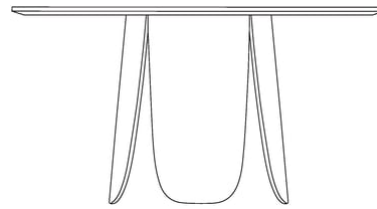

Peyote series

Designed by E-ggs, Italy

Designed by the Italian design studio e-ggs, Peyote is an elegant dining table with an organic design inspired by leaves and nature's ability to create new shapes. Peyote manages to be elegant yet bombastic at the same time, featuring a round, leaf-shaped base and perfectly floating table top, created in beautiful materials. The Peyote dining table is created in a combination of moulded veneer, MDF and plywood, which ensures stability and durability.

03-116-01

Peyote Dining Table

Specifications

Country of origin	Assembly	Height	Weight	Diameter	Tabletop thickness
Latvia	Legs/Base to be mounted	74 cm	36 kg	140 cm	3 cm
Distance between legs	Distance sarg to floor	Distance tabletop to floor	Producer	The parcel's measurements	
64.70 cm	71 cm	71 cm	Kvist Industries	The parcel's measurements 1: 0.92 m ³ , 36.0 kg (D 143.0 cm, W 143.0 cm, H 45.0 cm)) The parcel's measurements 2: 0.06 m ³ , 10.0 kg (D 41.0 cm, W 81.0 cm, H 17.5 cm))	

03-116-09

Peyote Coffee Table Ø56, H35 cm

Height
35 cm

Weight
3.70 kg

Diameter
56 cm

Producer
Kvist Industries

The parcel's measurements

The parcel's measurements 1: 0.10 m³, 3.7 kg
(D 57.0 cm, W 57.0 cm, H 30.0 cm))
The parcel's measurements 2: 0.04 m³, 5.4 kg
(D 46.5 cm, W 43.0 cm, H 19.0 cm))

03-116-10

Peyote Coffee Table - Ø56, H45 cm

Height
45 cm

Weight
3.70 kg

Diameter
56 cm

Producer
Kvist Industries

The parcel's measurements

The parcel's measurements 1: 0.10 m³, 3.7 kg
(D 57.0 cm, W 57.0 cm, H 30.0 cm))
The parcel's measurements 2: 0.05 m³, 6.6 kg
(D 46.5 cm, W 53.0 cm, H 19.0 cm))