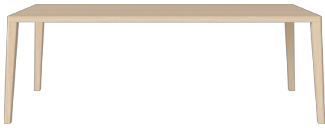

03-114-12

Graceful Dining Table 220 x 105 cm - 40 mm

Height
75 cm

Length
220 cm

Width
105 cm

Weight
82 kg

Full length incl. extension leave(s)
320 cm

Tabletop thickness
4 cm