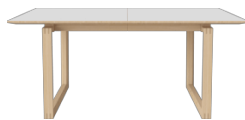

White pigmented oiled oak,
Solid