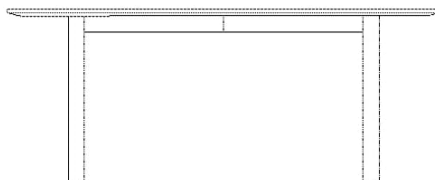

## Specifications

| Country of origin                    | Assembly   | Height                | Length                 | Width                      | Weight              |
|--------------------------------------|--|-----------------------|------------------------|----------------------------|---------------------|
| Slovenia                             | Legs/Base to be mounted  | 71.60 cm              | 180 cm                 | 100 cm                     | 52 kg               |
| Full length incl. extension leave(s) | Tabletop thickness   | Distance between legs | Distance sarg to floor | Distance tabletop to floor | Max weight capacity |
| 330 cm                               | 2.60 cm  | 113.70 cm             | 62 cm                  | 69 cm                      | 75 kg               |
| Producer                             | The parcel's measurements  |                       |                        |                            |                     |
| SANYEI SCANDINAVIA A/S               | The parcel's measurements 1: 0.27 m <sup>3</sup> , 52.0 kg<br>(D 190.0 cm, W 109.0 cm, H 13.0 cm))<br>The parcel's measurements 2: 0.12 m <sup>3</sup> , 21.0 kg<br>(D 73.0 cm, W 93.0 cm, H 17.0 cm)) |                       |                        |                            |                     |

**Max weight capacity**  
75 kg

**Producer**  
SANYEI SCANDINAVIA A/S

**The parcel's measurements**  
The parcel's measurements 1: 0.27 m<sup>3</sup>, 52.0 kg  
(D 190.0 cm, W 109.0 cm, H 13.0 cm))  
The parcel's measurements 2: 0.12 m<sup>3</sup>, 21.0 kg  
(D 73.0 cm, W 93.0 cm, H 17.0 cm))

02-111-07

Nord Bench 90 cm

**Height**  
45 cm

**Depth**  
40 cm

**Width**  
90 cm

**Max weight capacity**  
165 kg

**Producer**  
SANYEI SCANDINAVIA A/S

**The parcel's measurements**  
The parcel's measurements 1: 0.04 m<sup>3</sup>, 10.0 kg  
(D 98.0 cm, W 45.0 cm, H 8.0 cm))  
The parcel's measurements 2: 0.02 m<sup>3</sup>, 8.0 kg  
(D 41.0 cm, W 47.0 cm, H 12.0 cm))