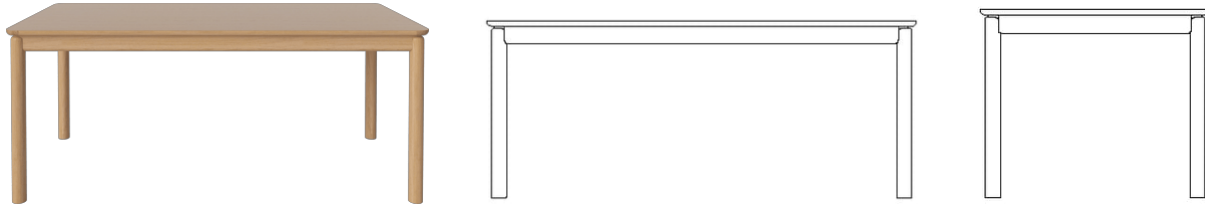

03-135-01

Ronya Dining Table 180 x 90 cm

Specifications

Country of origin	Assembly	Height	Depth	Length	Weight
Poland	Legs/Base to be mounted	75 cm	90 cm	180 cm	50 kg
Tabletop thickness	Distance between legs	Distance sarg to floor	Distance tabletop to floor	Producer	The parcel's measurements
2.50 cm	166 cm	64 cm	75 cm	PBJ Polen	The parcel's measurements 1: 0.20 m ³ , 52.0 kg (D 97.0 cm, W 191.0 cm, H 11.0 cm))

The mark of responsible forestry

03-135-01

Ronya Dining Table 180 x 90 cm

Height
75 cm
Depth
90 cm
Length
180 cm
Weight
50 kg

Tabletop thickness
2.50 cm
Distance between legs
166 cm
Distance sarg to floor
64 cm
Distance tabletop to floor
75 cm
Producer
PBJ Polen

The parcel's measurements
The parcel's measurements 1: 0.20 m³, 52.0 kg
(D 97.0 cm, W 191.0 cm, H 11.0 cm))

03-135-10

Ronya Dining Table 220 x 90 cm

Height
75 cm
Depth
90 cm
Length
220 cm
Weight
57 kg

Tabletop thickness
2.50 cm
Distance between legs
206 cm
Distance sarg to floor
64 cm
Distance tabletop to floor
75 cm
Producer
PBJ Polen

The parcel's measurements
The parcel's measurements 1: 0.27 m³, 57.0 kg
(D 97.0 cm, W 231.0 cm, H 12.0 cm))

03-135-05

Ronya Extension Dining Table 180 x 90 cm

Height
75 cm
Depth
90 cm
Length
180 cm
Weight
50 kg
Full length incl. extension leave(s)
280 cm