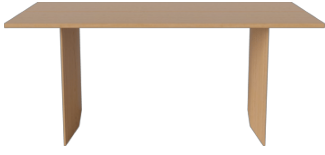

FSC® C165134

EN 15372 - L2: General use:Furniture. Strength, durability and safety. Requirements for non-domestic tables

ANSI/BIFMA X5.5 Desk and Table Products

The mark of responsible forestry

03-124-05

Alp Dining Table 200 cm

Height
75 cm

Length
200 cm

Width
91 cm

Weight
50 kg

Tabletop thickness
8 cm

Distance between legs
120 cm

Distance sarg to floor
67 cm

Distance tabletop to floor
67 cm