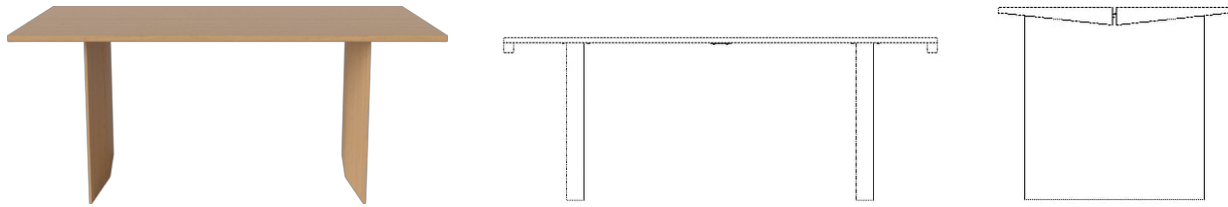

03-124-05

Alp Dining Table 200 cm

Specifications

Country of origin	Assembly	Height	Length	Width	Weight
Bosnia and Herzegovina	Legs/Base to be mounted	75 cm	200 cm	91 cm	50 kg
Tabletop thickness	Distance between legs	Distance sarg to floor	Distance tabletop to floor	Max weight capacity	Producer
8 cm	120 cm	67 cm	67 cm	75 kg	Aage Østergaard Møbelindustri A/S

The parcel's measurements

The parcel's measurements 1: 0.18 m³, 50.0 kg
(D 52.0 cm, W 207.0 cm, H 17.0 cm))

The parcel's measurements 2: 0.16 m³, 52.0 kg
(D 78.0 cm, W 76.5 cm, H 26.5 cm))

Test and certifications

Max weight capacity
75 kg

Producer
Aage Østergaard Møbelindustri A/S

The parcel's measurements

The parcel's measurements 1: 0.18 m³, 50.0 kg
(D 52.0 cm, W 207.0 cm, H 17.0 cm))
The parcel's measurements 2: 0.16 m³, 52.0 kg
(D 78.0 cm, W 76.5 cm, H 26.5 cm))

03-124-10

Alp Dining Table 260 cm

Height
75 cm

Length
260 cm

Width
91 cm

Weight
66 kg

Tabletop thickness
8 cm

Distance between legs
180 cm