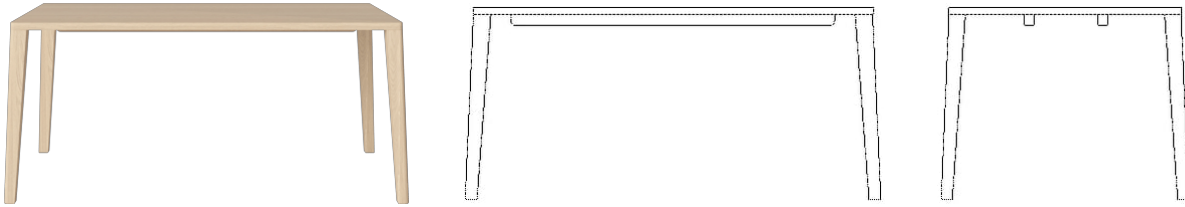

03-114-01

Graceful Dining Table 160 x 95 cm - 30 mm

Specifications

Country of origin	Assembly	Height	Length	Width	Weight
Croatia	Delivered unassembled	74 cm	160 cm	95 cm	44 kg
Full length incl. extension leave(s)	Tabletop thickness	Distance between legs	Distance sarg to floor	Distance tabletop to floor	Max weight capacity
260 cm	3 cm	157 cm	66 cm	71 cm	56 kg
Producer	The parcel's measurements				
Spinivalis	The parcel's measurements 1: 0.19 m3, 44.0 kg (D 100.0 cm, W 170.0 cm, H 11.0 cm)) The parcel's measurements 2: 0.06 m3, 14.0 kg (D 32.0 cm, W 22.0 cm, H 82.0 cm))				

The mark of responsible forestry

03-114-01

Graceful Dining Table 160 x 95 cm - 30 mm

Height
74 cm

Length
160 cm

Width
95 cm

Weight
44 kg

Full length incl. extension leave(s)
260 cm

03-114-05

Graceful Dining Table 180 x 95 cm - 30 mm

Height
74 cm

Length
180 cm

Width
95 cm

Weight
51 kg

Full length incl. extension leave(s)
280 cm

Tabletop thickness
3 cm