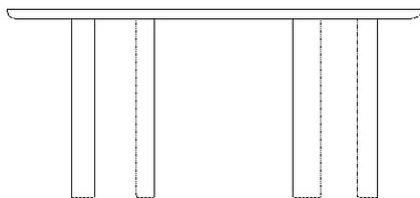

## Specifications

Country of origin	Assembly	Height	Depth	Width	Weight
Bosnia and Herzegovina	Legs/Base to be mounted	74 cm	147 cm	170 cm	73 kg
Tabletop thickness	Distance sarg to floor	Distance tabletop to floor	Max weight capacity	Producer	The parcel's measurements
4 cm	70 cm	70 cm	40 kg	Aage Østergaard Møbelindustri A/S	The parcel's measurements 1: 0.21 m <sup>3</sup> , 75.0 kg (D 155.0 cm, W 178.0 cm, H 7.5 cm)) The parcel's measurements 2: 0.06 m <sup>3</sup> , 18.0 kg (D 43.0 cm, W 76.0 cm, H 18.0 cm))

70 cm

**Max weight capacity**

40 kg

**Producer**

Aage Østergaard Møbelindustri A/S

**The parcel's measurements**

The parcel's measurements 1: 0.21 m<sup>3</sup>, 75.0 kg

(D 155.0 cm, W 178.0 cm, H 7.5 cm))

**Max weight capacity**

50 kg

**Producer**

Aage Østergaard Møbelindustri A/S

**The parcel's measurements**

The parcel's measurements 1: 0.17 m<sup>3</sup>, 55.0 kg

(D 137.0 cm, W 156.0 cm, H 8.0 cm))

The parcel's measurements 2: 0.03 m<sup>3</sup>, 8.0 kg

(D 41.0 cm, W 41.0 cm, H 19.0 cm))

---