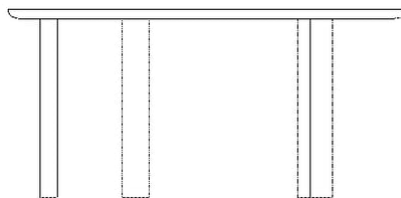

## Specifications

Country of origin	Assembly	Height	Depth	Width	Weight
Bosnia and Herzegovina	Legs/Base to be mounted	74 cm	147 cm	170 cm	73 kg
Tabletop thickness	Distance sarg to floor	Distance tabletop to floor	Max weight capacity	Producer	The parcel's measurements
4 cm	70 cm	70 cm	40 kg	Aage Østergaard Møbelindustri A/S	The parcel's measurements 1: 0.21 m <sup>3</sup> , 75.0 kg (D 155.0 cm, W 178.0 cm, H 7.5 cm)) The parcel's measurements 2: 0.06 m <sup>3</sup> , 18.0 kg (D 43.0 cm, W 76.0 cm, H 18.0 cm))

70 cm

**Max weight capacity**

40 kg

**Producer**

Aage Østergaard Møbelindustri A/S

**The parcel's measurements**

The parcel's measurements 1: 0.21 m<sup>3</sup>, 75.0 kg

(D 155.0 cm, W 178.0 cm, H 7.5 cm))

The parcel's measurements 2: 0.06 m<sup>3</sup>, 18.0 kg

(D 43.0 cm, W 76.0 cm, H 18.0 cm))

03-110-05

Latch Coffee Table - Single

**Height**

39 cm

**Length**

98 cm

**The parcel's measurements**

The parcel's measurements 1: 0.15 m<sup>3</sup>, 17.0 kg

(D 85.0 cm, W 103.0 cm, H 17.0 cm))

03-110-01

Latch Coffee Table

**Height**

39 cm

**Length**