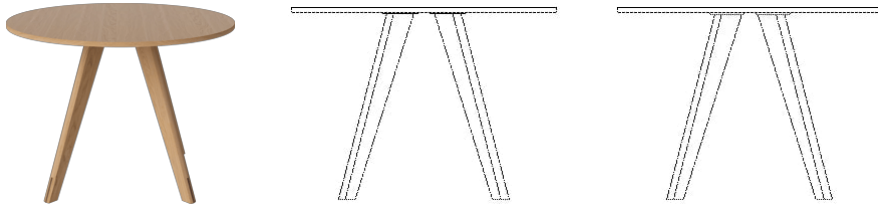

## New Mood Dining Table Round Ø100 cm

---

---

### Specifications

Country of origin	Assembly	Height	Producer	The parcel's measurements
Poland	Legs/Base to be mounted	72 cm	PBJ Polen	The parcel's measurements 1: 0.11 m <sup>3</sup> , 20.0 kg (D 130.0 cm, W 130.0 cm, H 6.5 cm)

03-017-57

New Mood Dining Table Round Ø100 cm

**Height**  
72 cm

**Producer**  
PBJ Polen

**The parcel's measurements**  
The parcel's measurements 1: 0.11 m<sup>3</sup>, 20.0 kg  
(D 130.0 cm, W 130.0 cm, H 6.5 cm))

---

03-017-50

New Mood Dining Table Round Ø123,5 cm

**Height**  
72 cm  
**Weight**  
55 kg  
**Diameter**  
123.50 cm  
**Full length incl. extension leave(s)**  
267.50 cm

**Tabletop thickness**  
2 cm  
**Distance between legs**  
44 cm  
**Distance sarg to floor**  
65 cm  
**Distance tabletop to floor**  
71 cm  
**Producer**  
PBJ Polen