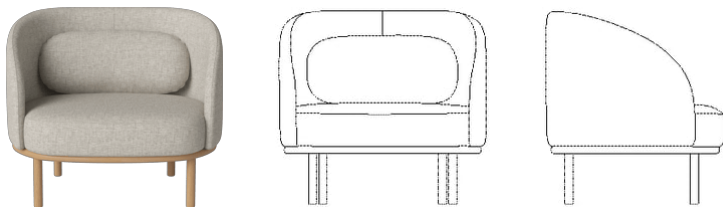

### Specifications

Country of origin	Assembly	Depth	Width	Height	Seat depth
Poland	Legs/Base to be mounted	80 cm	92 cm	86 cm	55 cm
Seat height	Max weight capacity	Armrest height	Producer	The parcel's measurements	
45 cm	110 kg	70 cm	FurnMaster Sp z o.o	The parcel's measurements 1: 0.49 m <sup>3</sup> , 25.0 kg (D 85.0 cm, W 97.0 cm, H 60.0 cm))	